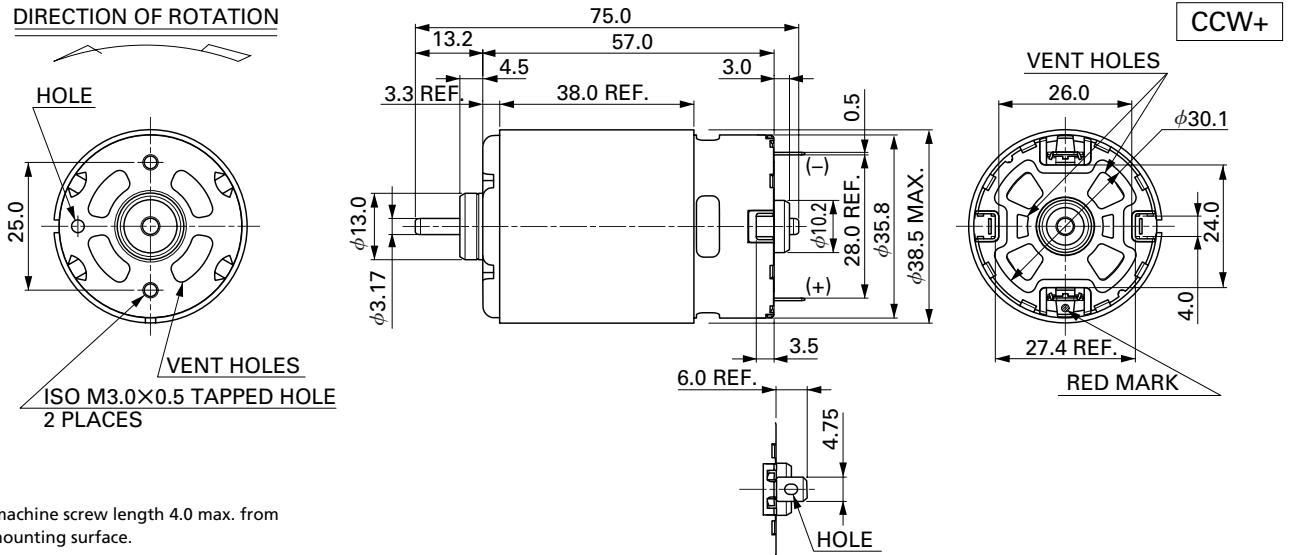

# RS-550PC/VC

**MABUCHI MOTOR**

Carbon-brush motors

**OUTPUT : 5.0W~100W (APPROX)**

**WEIGHT : 255g (APPROX)**

**Typical Applications** Cordless Power Tools : Drill / Cordless Garden Tool / Air Compressor  
**Toys and Models :** Ride-on Toy

MODEL	VOLTAGE		NO LOAD		AT MAXIMUM EFFICIENCY				STALL			
	OPERATING RANGE	NOMINAL	SPEED r/min	CURRENT A	SPEED r/min	CURRENT A	TORQUE mN-m	TORQUE g-cm	OUTPUT W	TORQUE mN-m	TORQUE g-cm	CURRENT A
RS-550PC-7527 (*)	6.0~14.4	12V CONSTANT	18200	1.15	16130	8.97	47.8	488	80.7	421	4292	70.0
RS-550VC-7527 (*)	6.0~14.4	14.4V CONSTANT	19800	1.30	17620	10.5	64.7	660	119	588	5994	85.0

(\*)1 CCW shifted commutation (CCW+)

Usable machine screw length 4.0 max. from motor mounting surface.

UNIT: MILLIMETERS

## RS-550VC-7527

14.4V