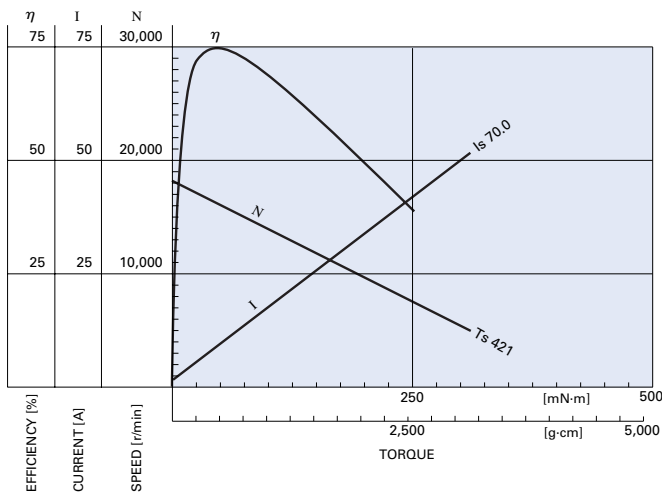

RS-550PC-7527

12.0V